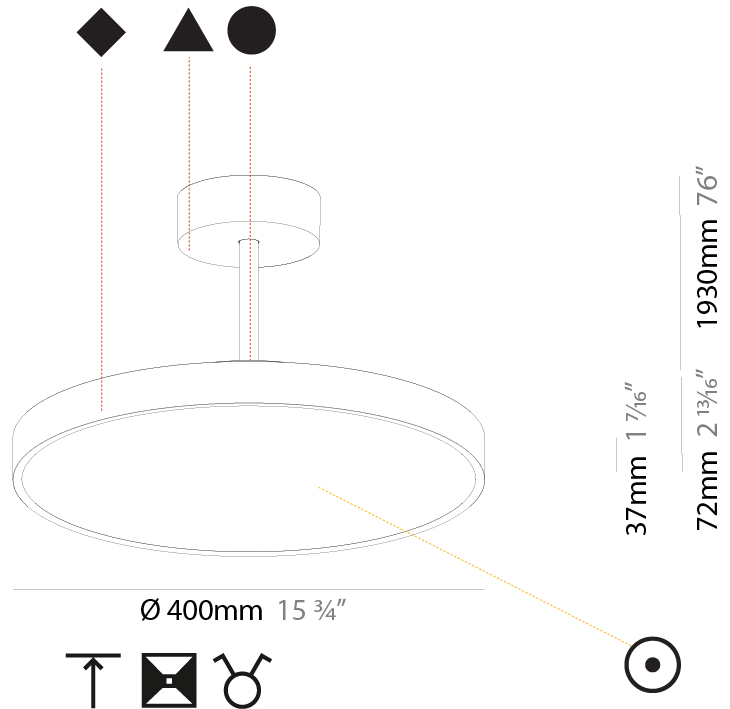

GENERAL

Series: Sign Diva Tube
Subseries: Sign Diva Tube
Brand: Prolicht
Division: Architectural
Mounting Type: Suspension
Mounting Location: Ceiling
Subcategory: Pendant

PHYSICAL

Shape: Round
Diameter (mm): 400
Diameter (in): 15 3/4
Height (mm): 72
Height (in): 2 13/16
Max. Overall Height (mm): 2002
Max. Overall Height (in): 78 13/16
Light Distribution: Direct / Indirect
Weight (kg): 3.314
Weight (lbs): 7.306
Diffuser: PMMA - Opal / Micro-Prism / Sparkling Secret / Vintage Industrial
Fixture Finish: SSR / BKV / CWI / CRY / HAB / UFT / ITA / RUA / FTG / MYG / LOD / PUS / FRO / FUP / KIA / POP / BLS / SPG / MEY / GOH / GUM / CHC / COM / ABZ / JAG / OBR / MOS / ROR
Fixture Material: Extruded Aluminum / Steel

ELECTRICAL

Lamp Type: LED (Zhaga Standard)
Input Wattage (W): 30
Total Output Wattage (W): 27.8
Dimming: Tri-Mode (Non-Dimming and Phase Dimming (120Vac only) and 0-10V Dimming)
Driver Included: Yes
Driver Location: Integrated
Driver Type: Constant Current - Universal
Driver Class: Class 2
Input Voltage (V): 120 - 277
Constant Current (MA): 500 / 350

LED

Color Temperature (*K): 3000 / 3500 / 4000
Max. Delivered Lumen (lm): 3049 / 3019 / 3055 / 3117
Nominal Lumen (lm): 4182 / 4142 / 4189 / 4275
CRI: >90 CRI
Lamp Life (hrs): 50000

OPTICAL

RATINGS AND CERTIFICATIONS

Certified By: Certified for North American Standards
IP rating: IP20

A