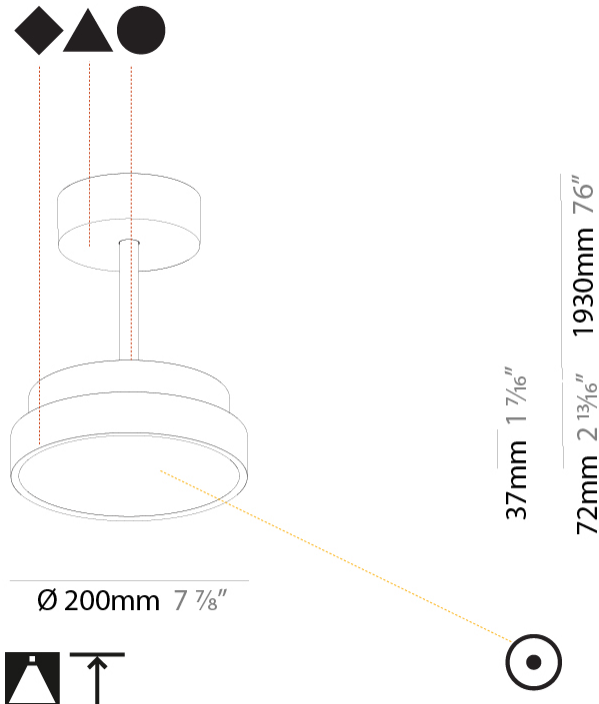

GENERAL

Series: Sign Diva Tube
Subseries: Sign Diva Tube
Brand: Prolicht
Division: Architectural
Mounting Type: Suspension
Mounting Location: Ceiling
Subcategory: Pendant

PHYSICAL

Shape: Round
Diameter (mm): 200
Diameter (in): 7 7/8
Height (mm): 72
Height (in): 2 13/16
Max. Overall Height (mm): 1972
Max. Overall Height (in): 77 5/8
Light Distribution: Direct
Weight (kg): 1.648
Weight (lbs): 3.633

Diffuser: PMMA - Opal / Micro-Prism / Sparkling Secret / Vintage Industrial

Fixture Finish: SSR / BKV / CWI / CRY / HAB / UFT / ITA / RUA / FTG / MYG / LOD / PUS / FRO / FUP / KIA / POP / BLS / SPG / MEY / GOH / GUM / CHC / COM / ABZ / JAG / OBR / MOS / ROR

Fixture Material: Extruded Aluminum / Steel

ELECTRICAL

Lamp Type: LED (Zhaga Standard)
Input Wattage (W): 10
Dimming: Tri-Mode (Non-Dimming and Phase Dimming (120Vac only) and 0-10V Dimming)
Driver Included: Yes
Driver Location: Integrated
Driver Type: Constant Current - Universal
Driver Class: Class 2
Input Voltage (V): 120 - 277
Constant Current (MA): 350

LED

Color Temperature (°K): 2700 / 3000 / 3500 / 4000
Max. Delivered Lumen (lm): 836 / 895 / 903 / 921
Nominal Lumen (lm): 1280 / 1370 / 1382 / 1410
CRI: >90 CRI
Lamp Life (hrs): 50000

OPTICAL

RATINGS AND CERTIFICATIONS

Certified By: Certified for North American Standards
IP rating: IP20