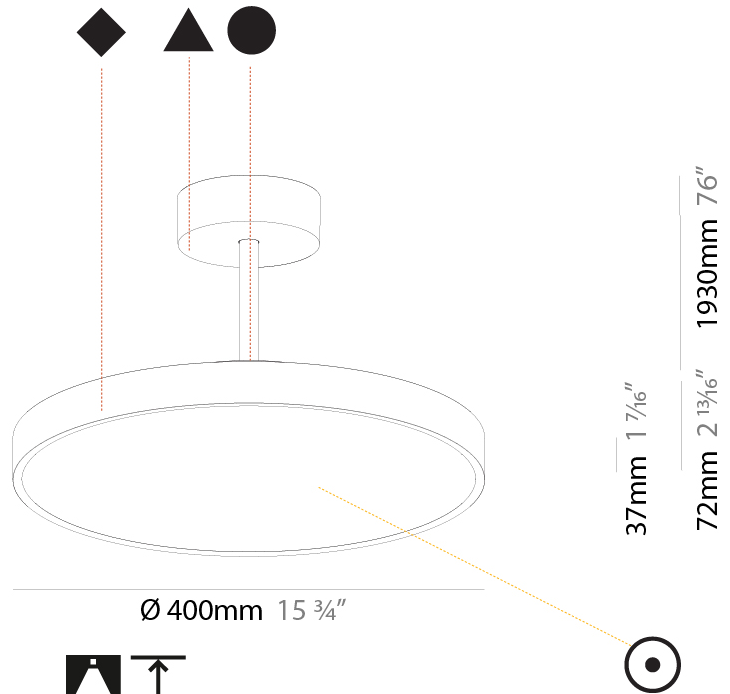

GENERAL

Series: Sign Diva Tube
Subseries: Sign Diva Tube
Brand: Prolicht
Division: Architectural
Mounting Type: Suspension
Mounting Location: Ceiling
Subcategory: Pendant

PHYSICAL

Shape: Round
Diameter (mm): 400
Diameter (in): 15 3/4
Height (mm): 72
Height (in): 2 13/16
Max. Overall Height (mm): 2002
Max. Overall Height (in): 78 13/16
Light Distribution: Direct
Weight (kg): 2.888
Weight (lbs): 6.366
Diffuser: PMMA - Opal / Micro-Prism / Sparkling Secret / Vintage Industrial
Fixture Finish: SSR / BKV / CWI / CRY / HAB / UFT / ITA / RUA / FTG / MYG / LOD / PUS / FRO / FUP / KIA / POP / BLS / SPG / MEY / GOH / GUM / CHC / COM / ABZ / JAG / OBR / MOS / ROR
Fixture Material: Extruded Aluminum / Steel

ELECTRICAL

Lamp Type: LED (Zhaga Standard)
Input Wattage (W): 17
Total Output Wattage (W): 16
Dimming: Tri-Mode (Non-Dimming and Phase Dimming (120Vac only) and 0-10V Dimming)
Driver Included: Yes
Driver Location: Integrated
Driver Type: Constant Current - Universal
Driver Class: Class 2
Input Voltage (V): 120 - 277
Constant Current (MA): 500

LED

Color Temperature (*K): 2700 / 3000 / 3500 / 4000
Max. Delivered Lumen (lm): 1807 / 1943 / 1951 / 1991
Nominal Lumen (lm): 2250 / 2450 / 2430 / 2480
CRI: >90 CRI
Lamp Life (hrs): 50000

OPTICAL

RATINGS AND CERTIFICATIONS

Certified By: Certified for North American Standards
IP rating: IP20